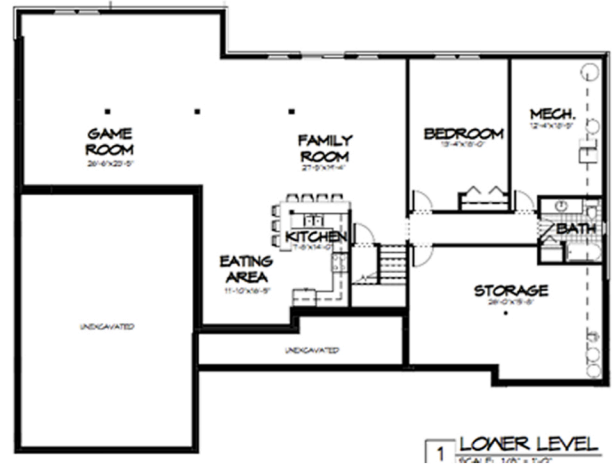

Evergreen Model

2 Elevations Available
Starting at \$650,000 + lot
2,719 sf Main Level
3 Bed/4th Optional | 3.5 Bath | 3 Car Garage
1,997 sf Finished Lower Level
4,719 Finished sf total - \$137/psf