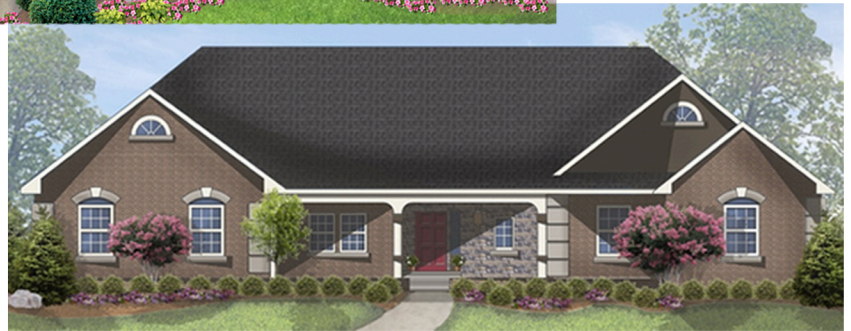

Evergreen Model

2 Elevations Available
Starting at \$650,000 + lot
2,719 sf Main Level
3 Bed/4th Optional | 3.5 Bath | 3 Car Garage
1,997 sf Finished Lower Level
4,719 Finished sf total - \$137/psf