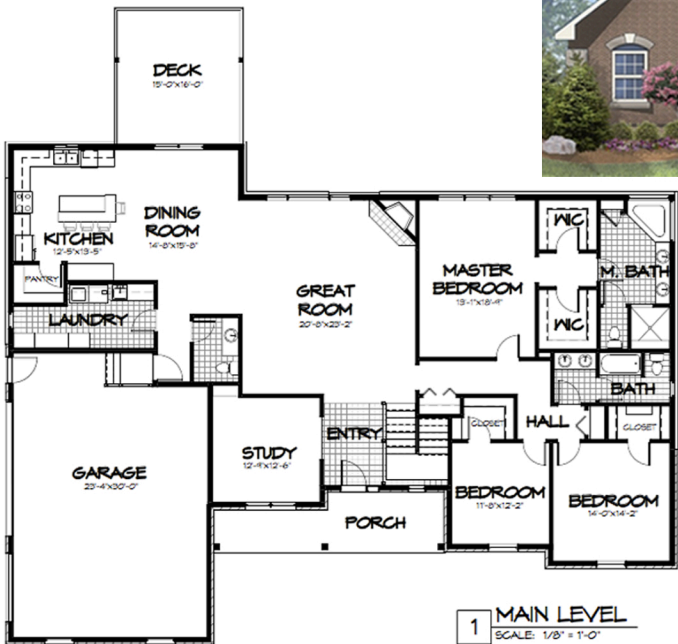

Evergreen Model

2 Elevations Available
Starting at \$650,000 + lot
2,719 sf Main Level
3 Bed/4th Optional | 3.5 Bath | 3 Car Garage
1,997 sf Finished Lower Level
4,719 Finished sf total - \$137/psf